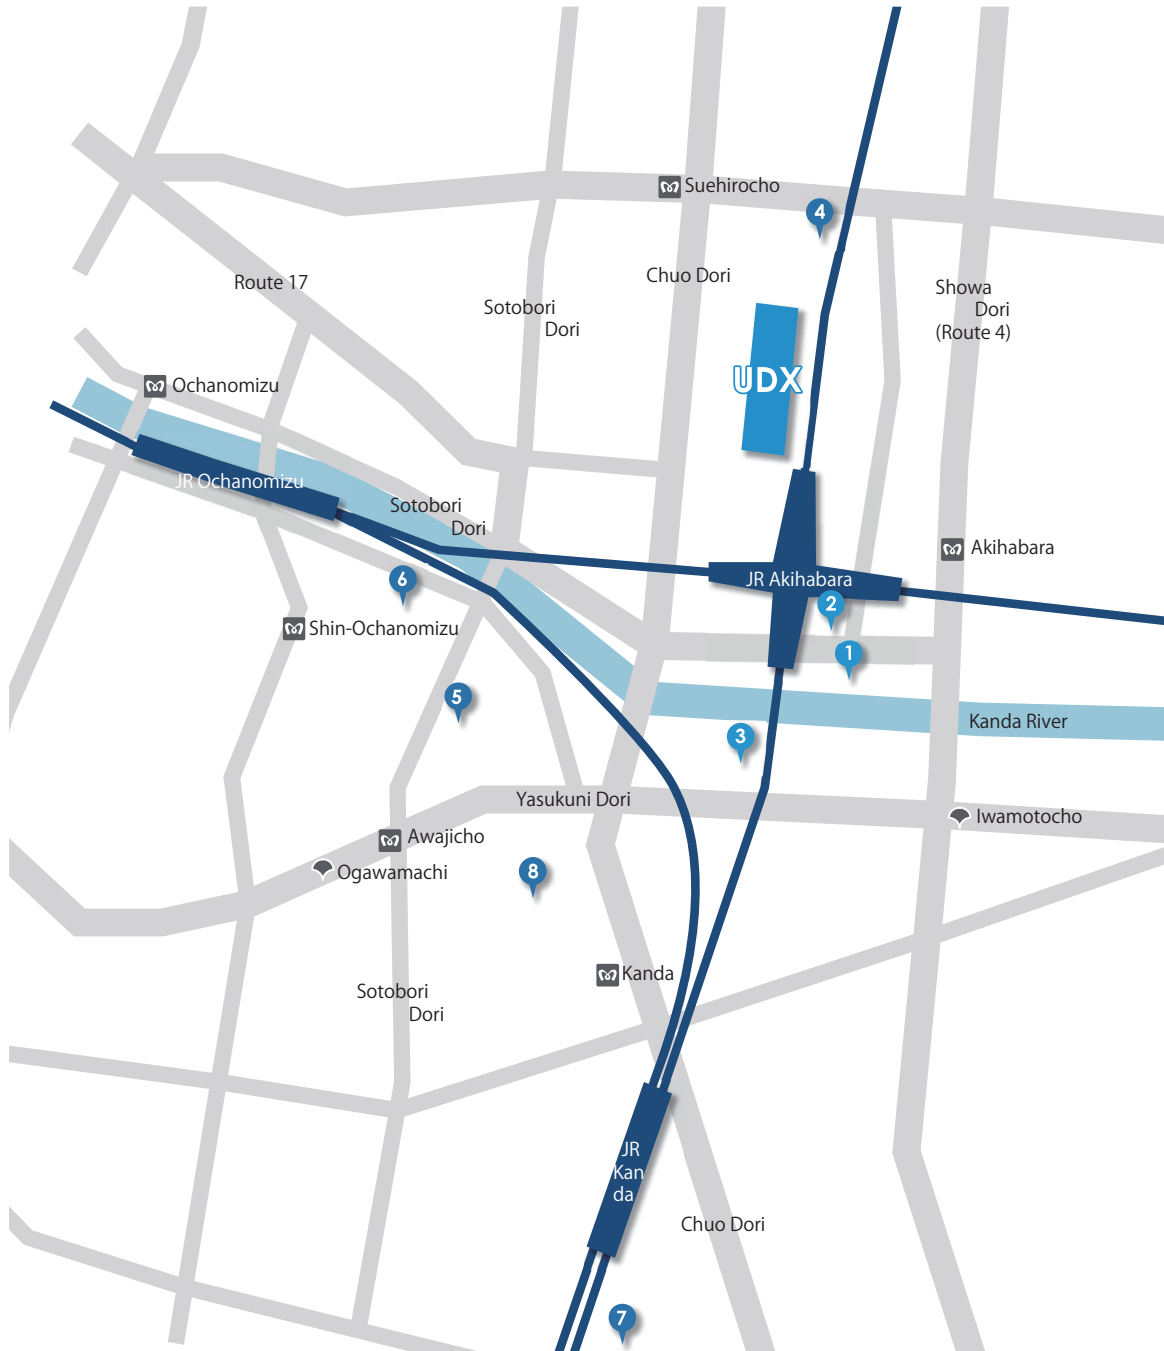

### ① Akihabara Washington hotel

1 min walk from the Central Gate at JR Akihabara Station.  
<https://akihabara.washington-hotels.jp>

### ② remm Akihabara

Directly connected to JR Akihabara Station (the Central Gate).  
<https://global.hankyu-hotel.com/remm-akihabara/>

### ③ Via Inn Akihabara

3 min walk from the Central Gate at JR Akihabara Station.  
<https://www.viainn.com/en/akihabara/>

### ④ Dormy Inn Akihabara

6 min walk from the Electric Town exit of JR Akihabara Station.  
<http://dormy-inn-akihabara-tokyo.hotel-ds.com/en/>